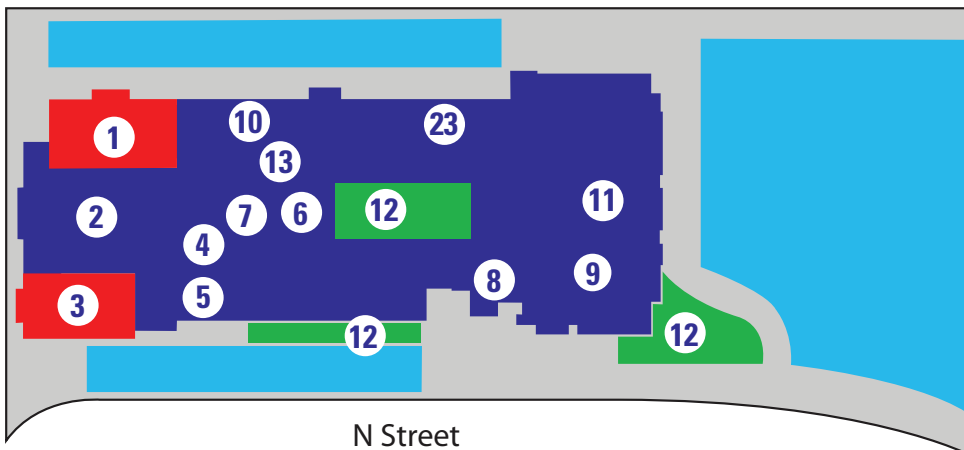

Garfield

Cuthbert

N Street

Louisiana

 Parking

CAMPUS MAP LEGEND

- | | | |
|---------------------------------------|---|-----------------------|
| ① Welcome Center (Under Construction) | ⑨ Child Development Center | ⑯ Activities Building |
| ② Worship Center (Under Construction) | ⑩ Student Ministry Offices (Floor 2) | ⑰ Solid Rock Diner |
| ③ Chapel (Under Construction) | ⑪ Fellowship Hall
(Interim Worship Center) | ⑱ House of Hope |
| ④ Family Life Ministry (Floor 2) | ⑫ Children's Playgrounds | ⑲ Gary Kahler House |
| ⑤ Pastor/Education Offices | ⑬ Library | ⑳ Agape Counseling |
| ⑥ Choir Room | ⑭ Transportation Facility | ㉑ SONshine House |
| ⑦ Worship/Media Offices (Floor 2) | ⑮ Mission Offices | ㉒ Mission House |
| ⑧ Children's Day Out | | ㉓ Church Parlor |